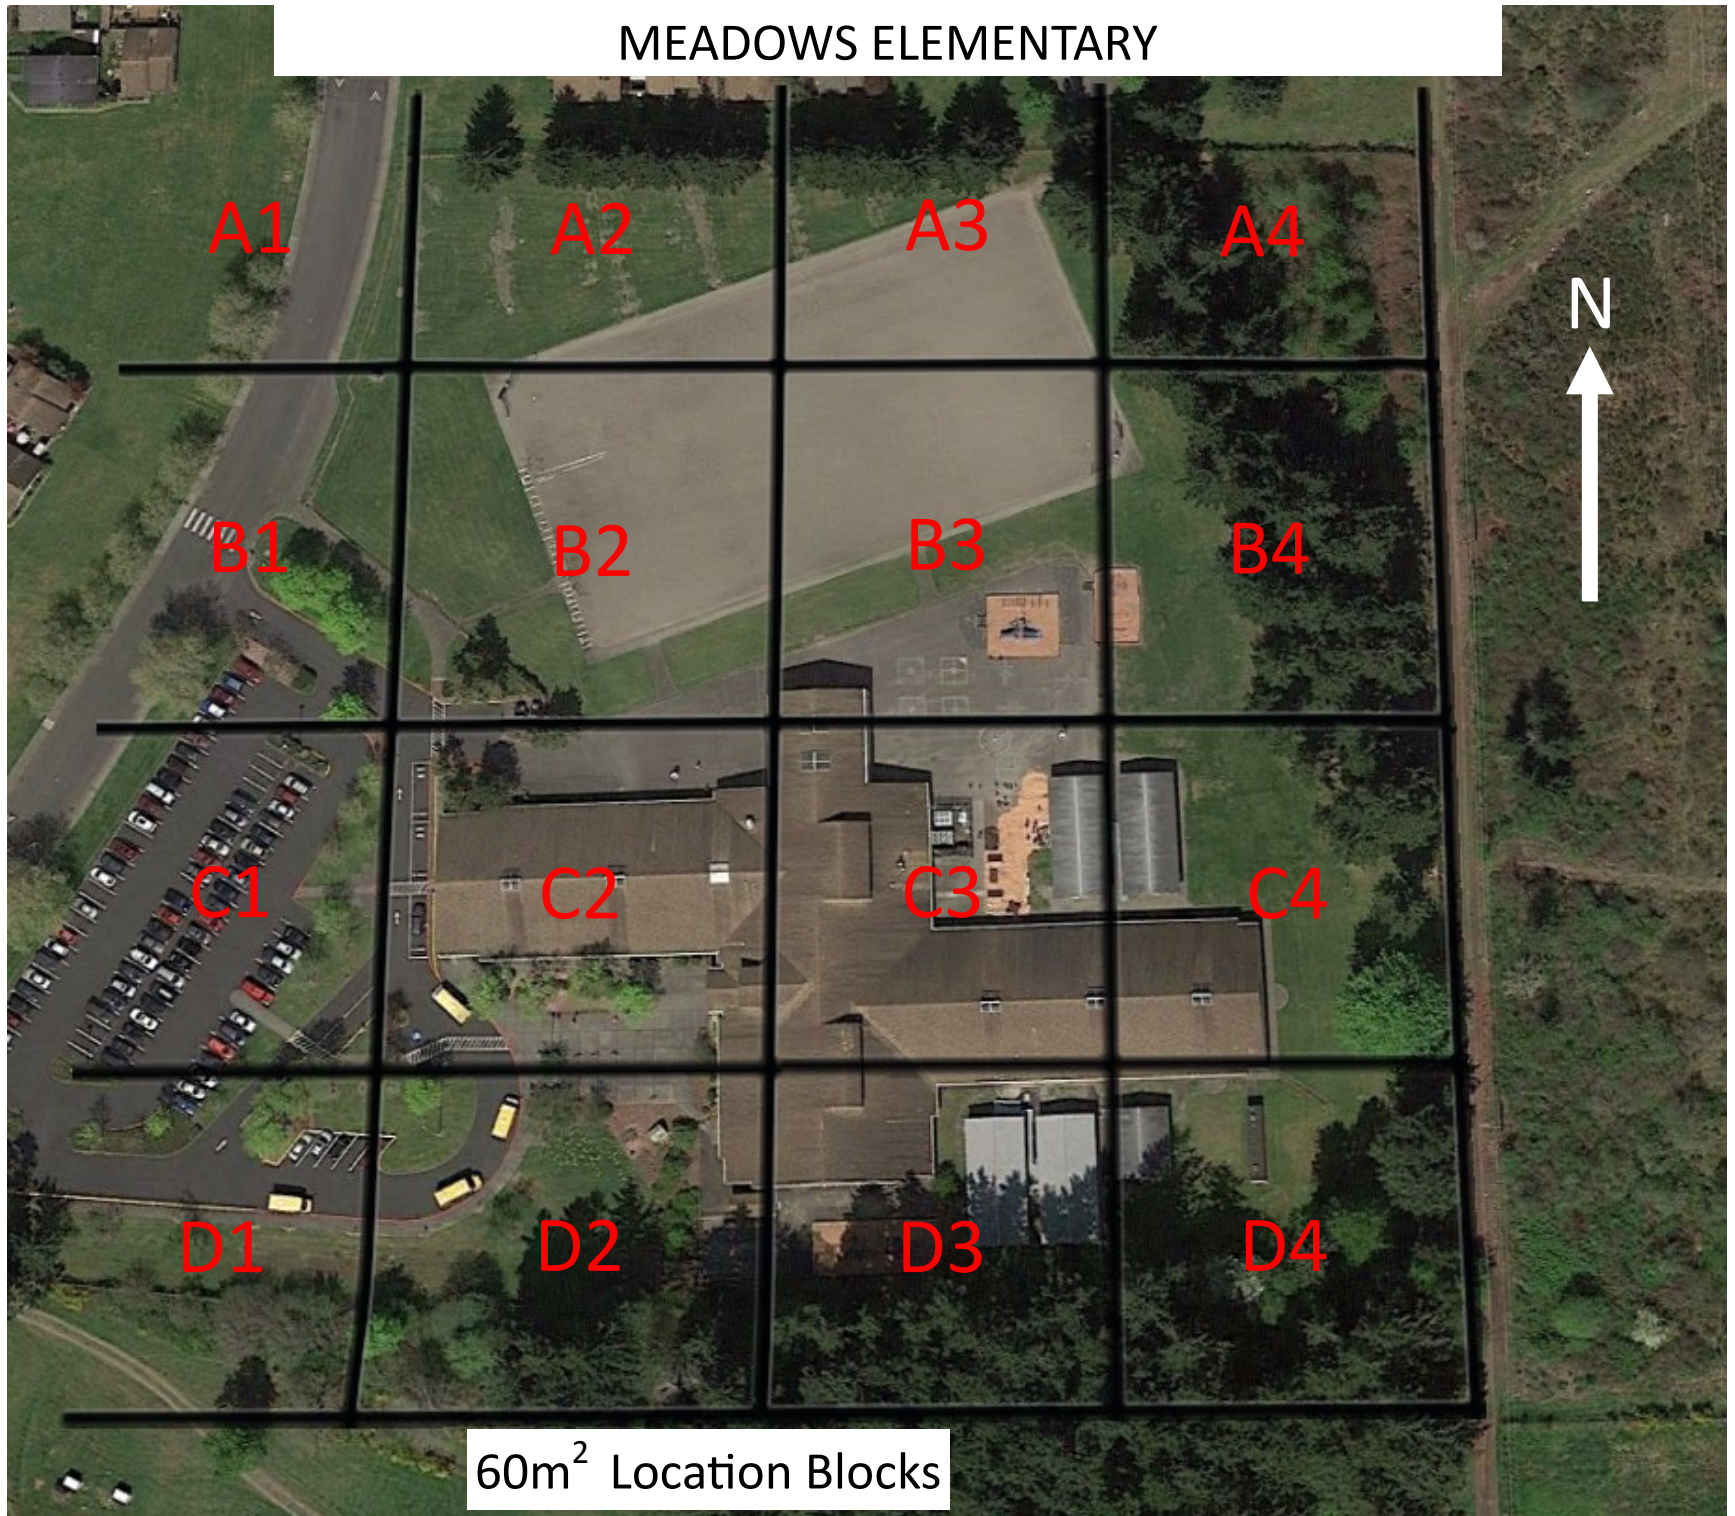

# MEADOWS ELEMENTARY

60m<sup>2</sup> Location Blocks