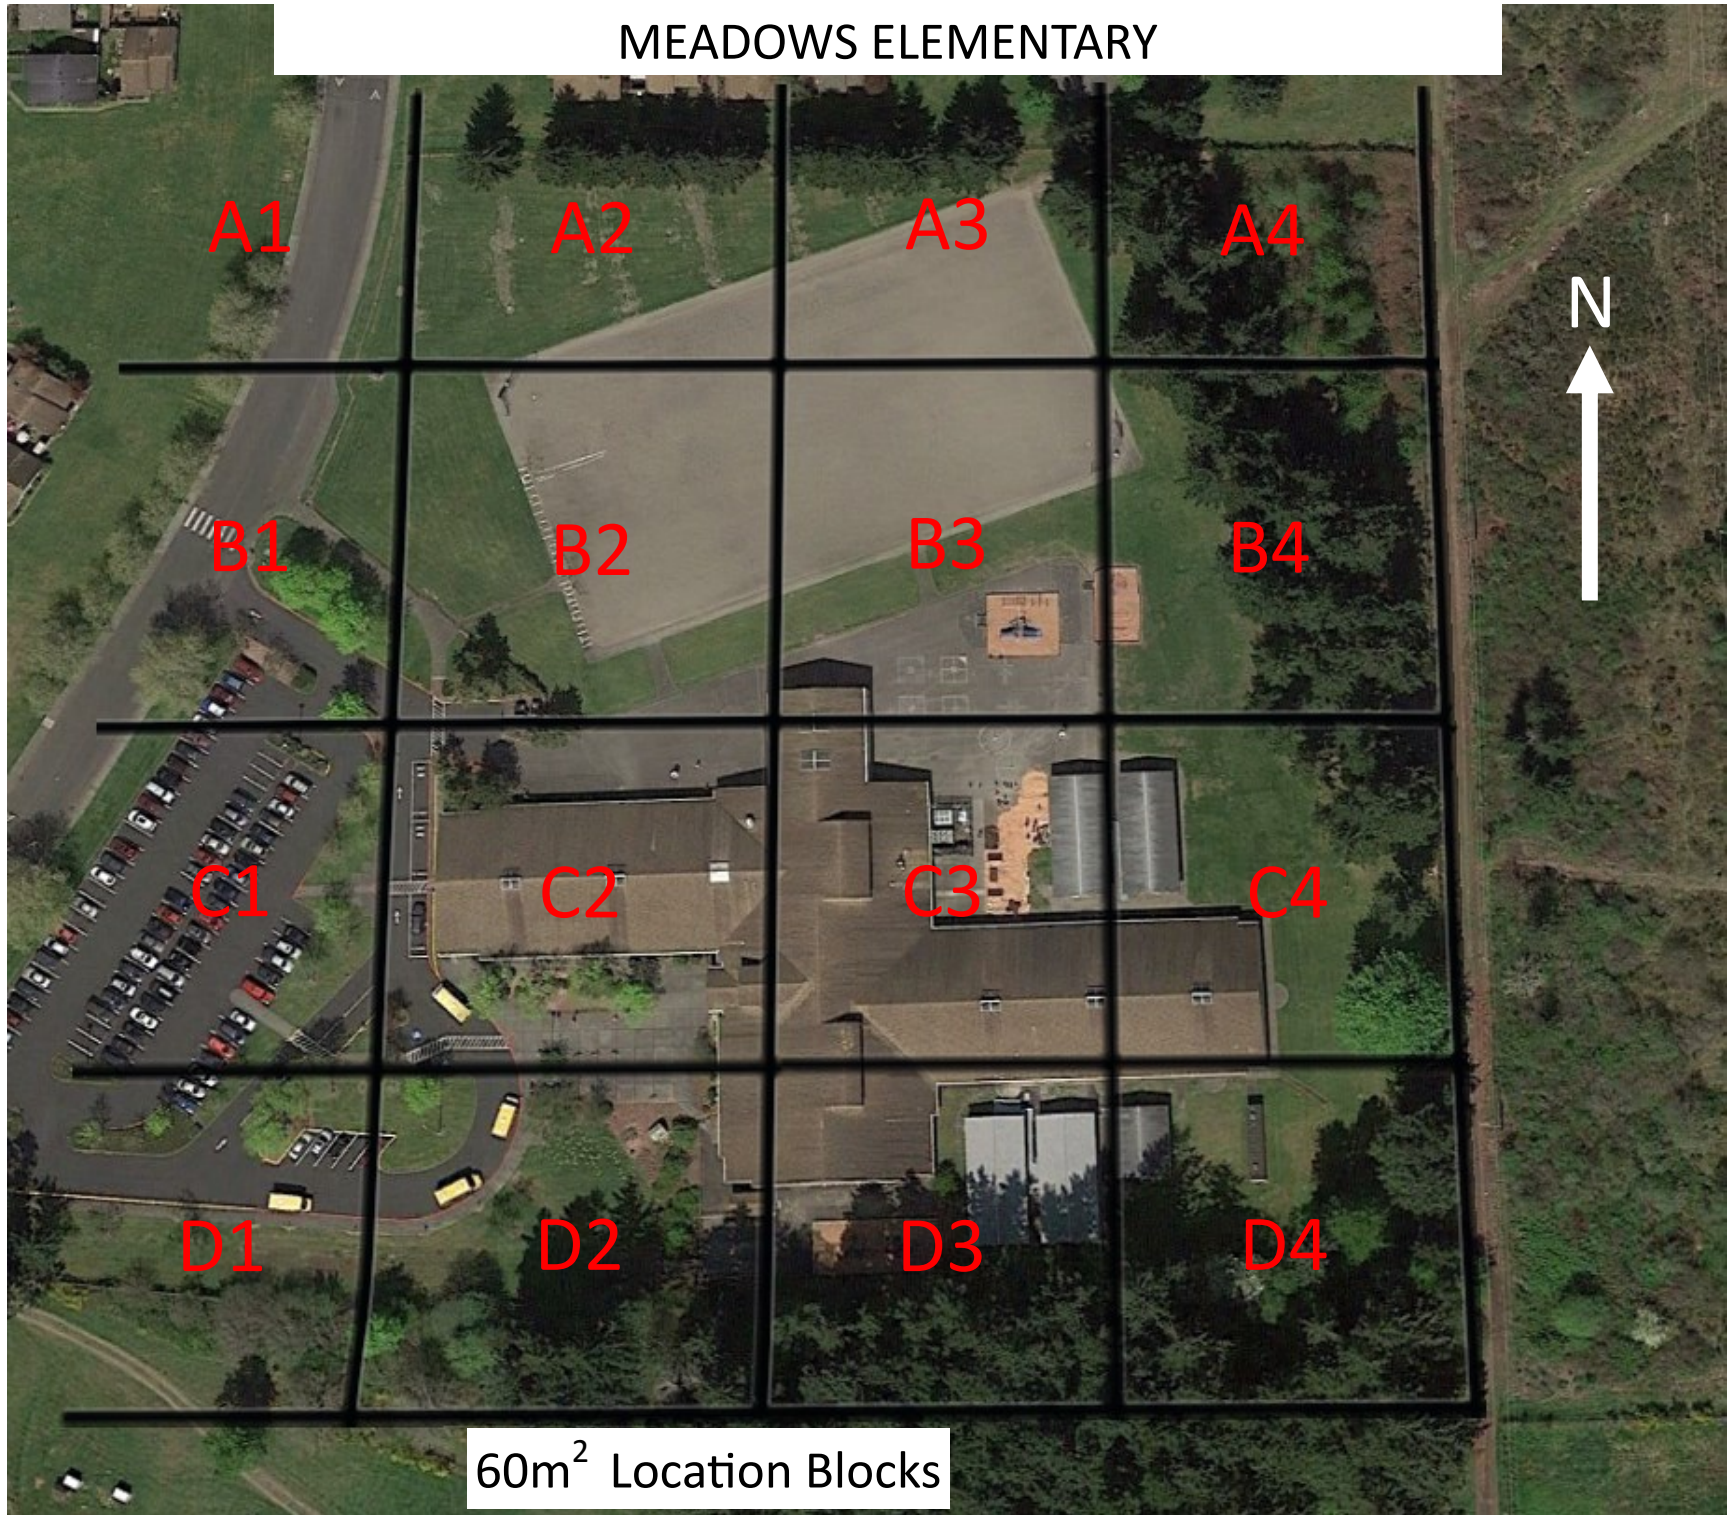

MEADOWS ELEMENTARY

60m² Location Blocks